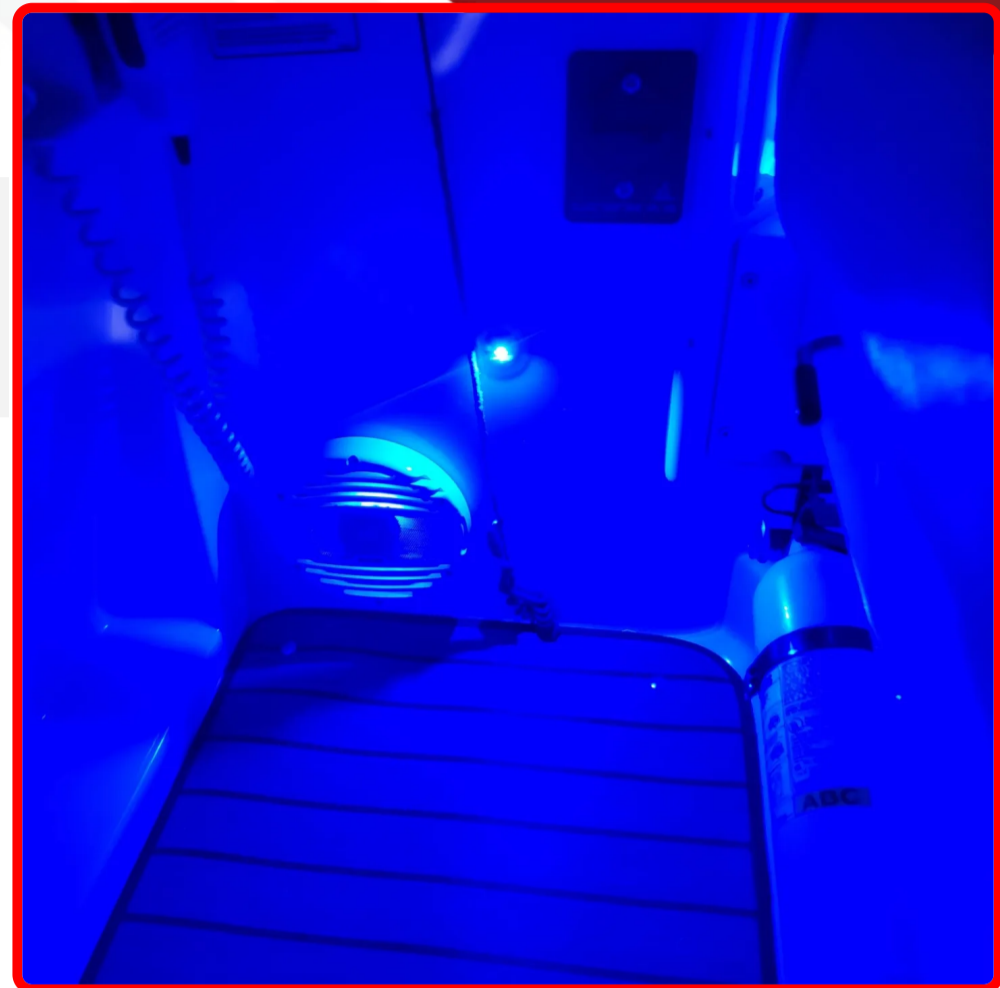

**SKU # MSDLBCRGB**

**Part # 1006986**

Description

NEW - Marine 5050 LED Deck Lighting Beveled Downward pitch technology - Black Casing RGB Multi-Color - Compatible with HydroBLAST Controllers

**Categories** Marine Sport Lighting

**Lumens**

**Beam Pattern**

Downward

**Product Information**

The HydroBLAST™ series has adaptable lighting pieces available in solid or multi-color versions that are compatible with your choice of either an RF or Bluetooth controller. These versatile controllers can power the underwater pods and deck lights, but also an additional run of Marine Sport led strip lighting, at the same time! Which means you can control your entire LED lighting system with one remote! Requires RGB control panel input, or pairs with our RF (MSUWRCC12V) or Bluetooth APP (MSUWBTC12V) controllers. Also, keep in mind, the Bluetooth controller option conveniently allows you to change the colors and patterns of your HydroBLAST™ lighting system via your smartphone. The app features a color wheel, presets, and will even store your favorite custom colors and patterns. Which means you can finally accompany that great playlist with a deserving light show. The HydroBLAST™ Series Includes HydroBLAST™ LED deck lights. These compact, simple to install accent LEDs shine li